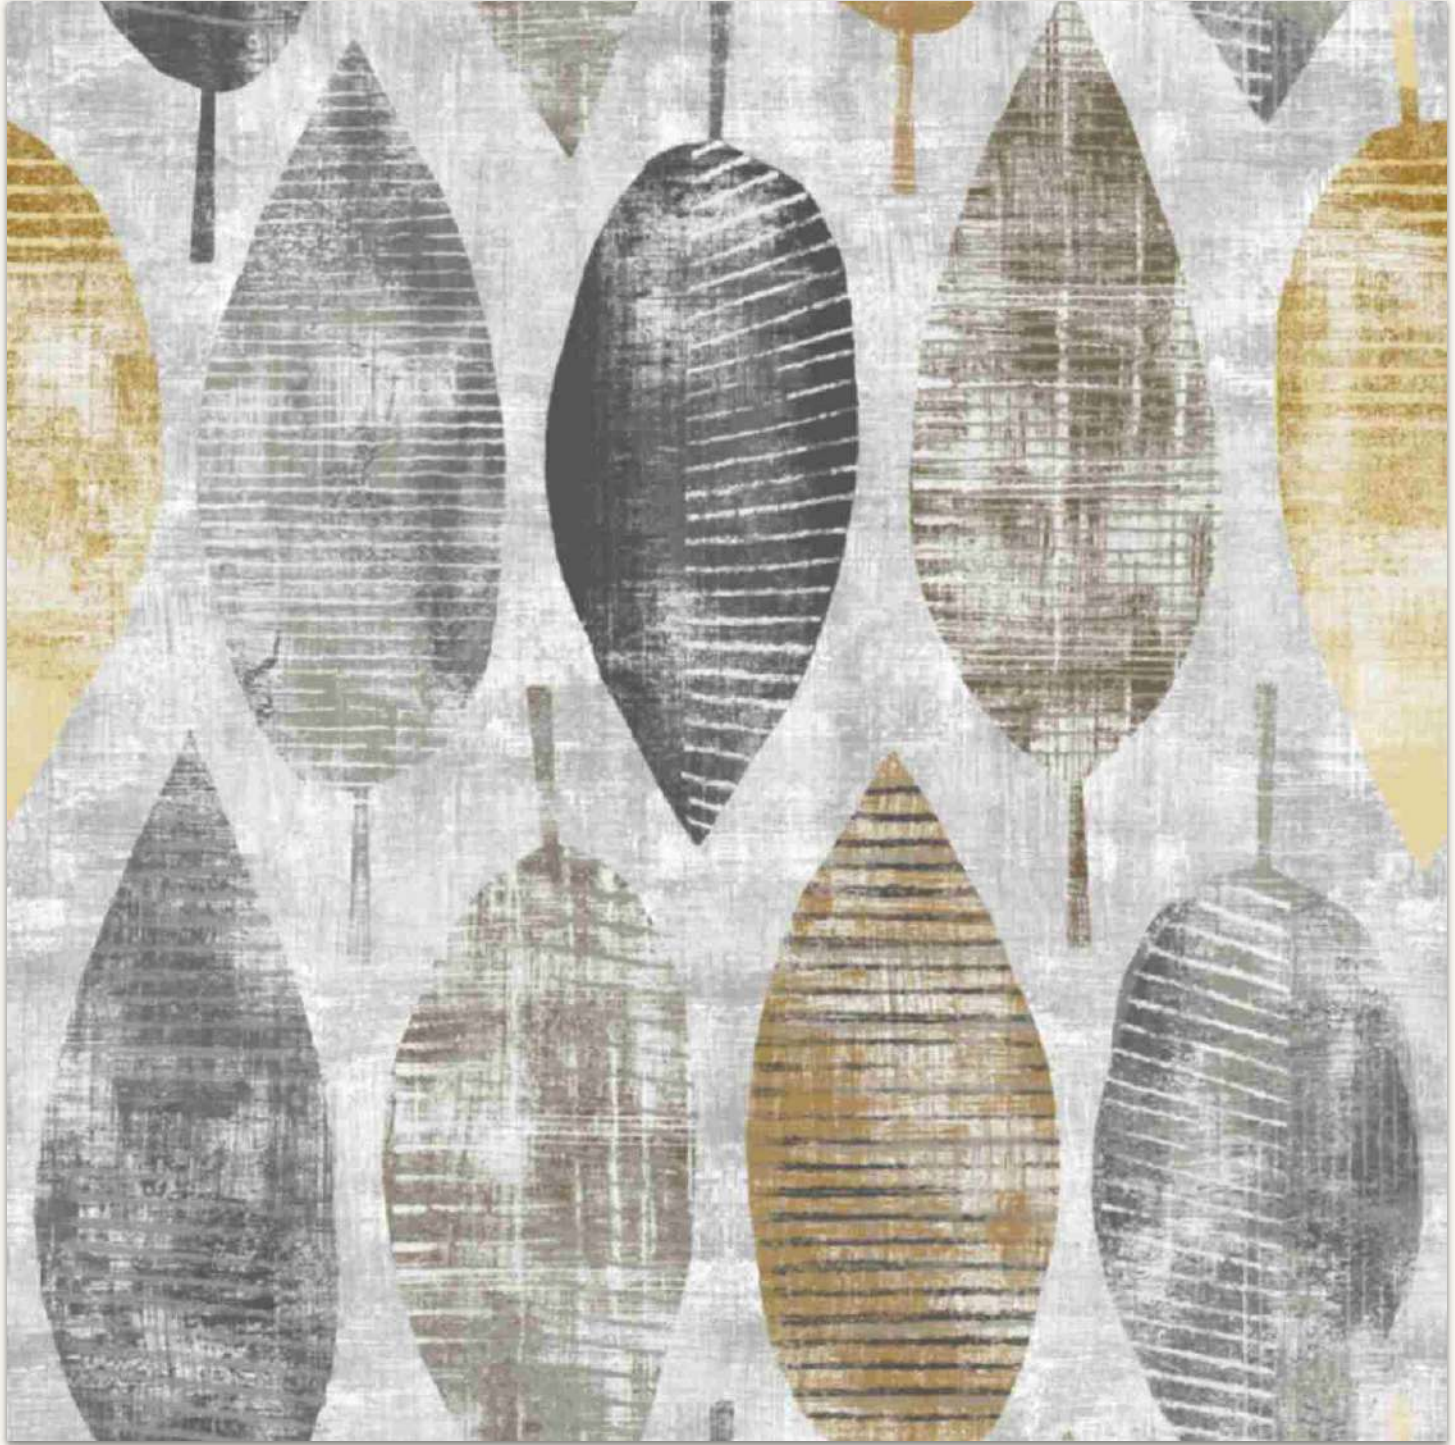

*Florina*

by

**MDS**  
Marshalls Design Studio

*F*lorina, an ethereal wallcovering collection that beckons you into a whimsical realm of enchantment. Inspired by the intricate symmetries found in nature, each design blooms with vibrant flowers, tribal motifs, and traditional patterns. Delicately woven with richness and depth, these captivating interiors transport you to a world where art and nature harmonize.

FLO 101

FLO 102

FLO 103

FLO 104

FLO 105

**FLO 106**

**FLO 107**

**FLO 108**

**FLO 109**

FLO 110

FLO 111

FLO 112

FLO 113

FLO 114

FLO 115

FLO 116

**FLO 117**

**FLO 118**

**FLO 119**

**FLO 120**

**FLO 121**

**FLO 122**

**FLO 123**

**FLO 124**